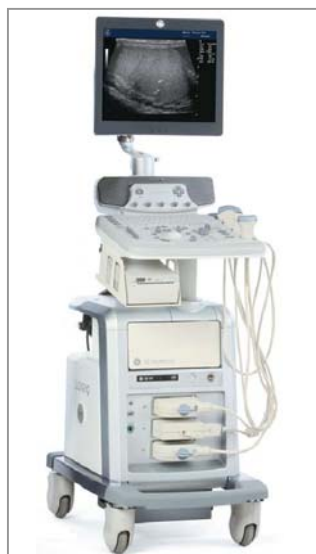

ESAVS
European School for
Advanced Veterinary Studies

ESAVS Office
Schadtengasse 2
55765 Birkenfeld
Germany
info@esavs.org <http://www.esavs.org>

IN CO-OPERATION WITH

**Excellence in
Veterinary Diagnostics**

LOGIQ P6

- light weight
- small footprint
- articulating arm
- minimizes eye strain

Direct Contact

Dr. Susanne Thamke
+49 171 5549093
susanne.thamke@med.ge.com

**Contact via the SCIL
Website:**

Product Information:

[CLICK HERE](#)

[CLICK HERE](#)

General Contact Information

scil Germany (Headquarter)

scil animal care company GmbH
Dina-Weißmann-Allee 6
68519 Viernheim

Phone: +49 (0)6204 7890 - 0
Fax: +49 (0)6204 7890 – 200
Email: info-de@scilvet.com
Website:
<http://www.scilvet.com/scilGerman>

scil America

scil animal care company Ltd.
151 North Greenleaf Street
Gurnee, IL 60031

Phone: +1 847 223 6323
Fax: +1 847 223 3374
Email: info-us@scilvet.com
Website:
<http://www.scilvet.com/scilamerica>

scil Italy

scil animal care company Srl.
Via G. Di Vittorio, 31
20062 Cassano d'Adda (MI)

Phone: +39 0363 360656
Fax: +39 0363 64527
Email: info-it@scilvet.com
Website:
<http://www.scilvet.com/scilitaly>

scil France

scil animal care company sarl
Parc Activeum
3 rue Jacqueline Auriol
67120 Altorf

Phone: +33 390 20 16 40
Fax: +33 390 20 16 45
Email: info-fr@scilvet.com
Website:
<http://www.scilvet.com/scilfrance>

scil BeNeLux

scil animal care company B.V.
Fellenoord 130
5611 ZB EINDHOVEN
Postbus 2234
5600 CE EINDHOVEN

Phone: +040-2668 532
Fax.: +40-2668 666
Email : info-nl@scilvet.com
Website:
<http://www.scilvet.com/scilbenelux>

scil Spain

scil animal care company S.L
B 85324481
Avda. de la Industria nº 13, 1º-25
28108 Alcobendas (MADRID)

Phone.: +34 91490 23 09
Fax: +34 91490 53 83
Email: info-es@scilvet.com
Website:
<http://www.scilvet.com/scilspain>