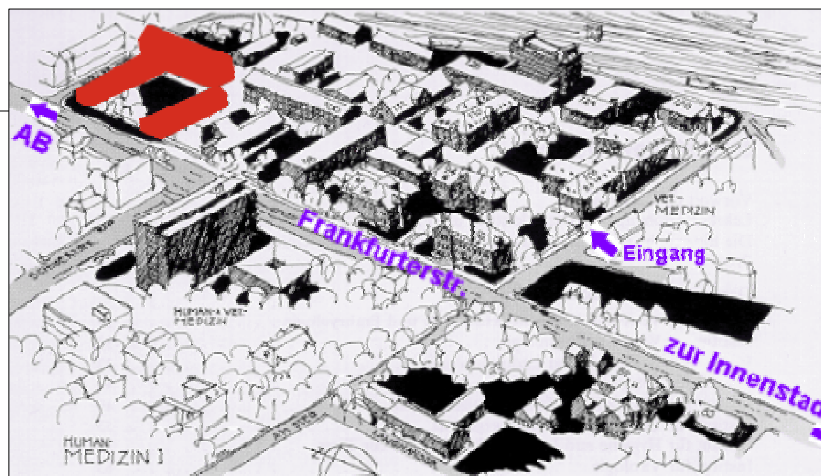

Course Location

Klinik für Geburtshilfe, Gynäkologie & Andrologie
Veterinärmedizinische Fakultät
Justus-Liebig-Universität Giessen
Frankfurter Strasse 106
35392 Giessen / Germany

Red marked
building is the
course location

Distance to course location: 1,8 km [Google Map](#)

The City Hotel is situated in the city centre. Rooms are equipped with shower, toilet, mini bar, cable TV, radio. It takes about 15 min to travel to the course location by bus: please take line 1 from bus stop "Johanneskirche" (7 min walk from Hotel) to bus stop "Schubertstrasse" (2 min walk to VetClinic).

This hotel is located in the downtown area close to the main shopping street. Free parking for guests provided, dogs are welcome. All hotel rooms are equipped with tub or shower, toilet, cable TV, mini-bar and phone. It takes about 13 min to travel to the course location by bus: please take line 11 from bus stop "Liebigstrasse" (7 min walk from Hotel) to bus stop "Schubertstrasse" (2 min walk to VetClinic).

This hotel is located in the city centre near the theatre, the convention centre and the pedestrian area. The modern, individually decorated rooms are equipped with TV, Telephone, ISDN connection, shower/WC, some with bathtub. It takes 16 min to travel to the course location by bus: please take line 1 from bus stop "Berliner Platz" (3 min walk from Hotel) to bus stop "Schubertstrasse" (2 min walk to VetClinic).