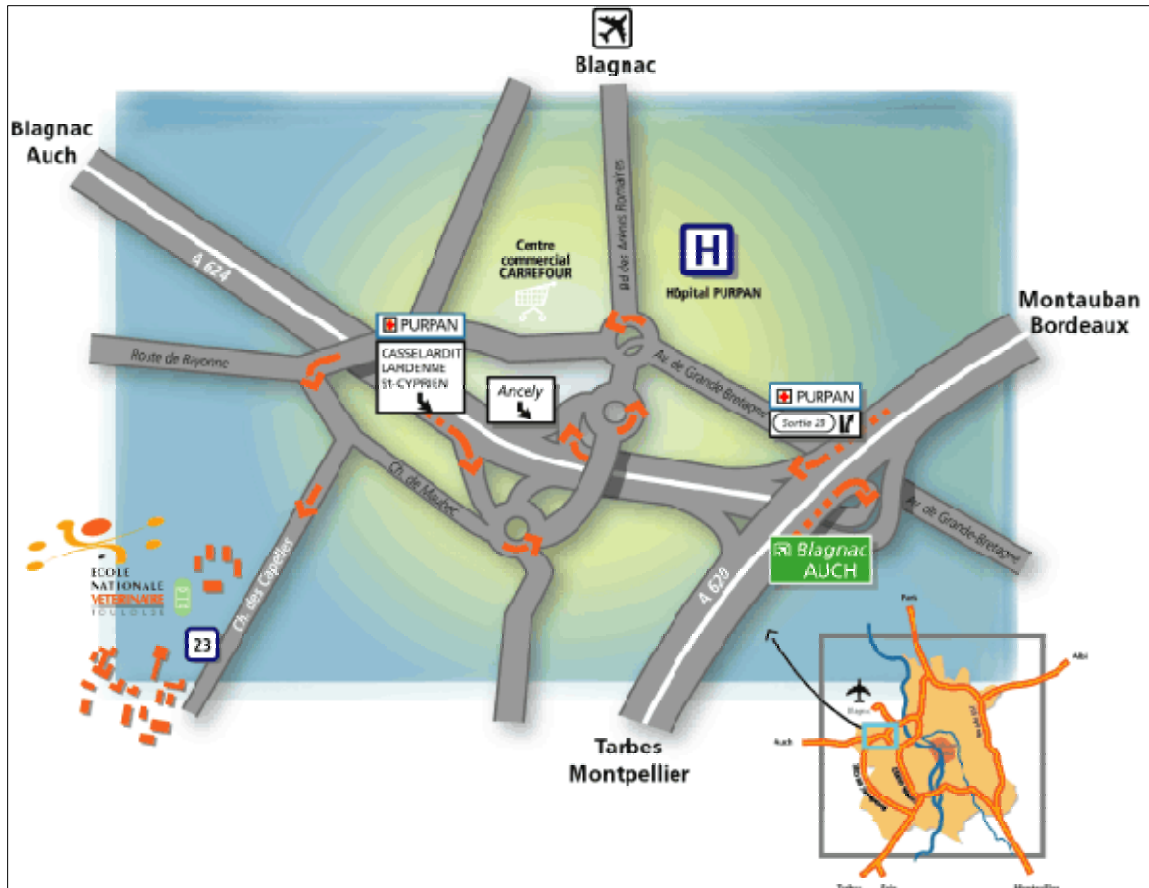

Course Location

Ecole Nationale Vétérinaire de Toulouse
23 Chemin de Capelles
31300 Toulouse
France
Web: <http://www.envt.fr>

For information about the city of Toulouse including travel and public transport please visit the Toulouse Tourist Office Website: <http://www.uk.toulouse-tourisme.com>

Please find bus and metro plans / time tables at <http://www.tisseo-urbain.fr/horaires>
(this page is available in French only)

The Veterinary School is accessible via bus line 46

Further directions to the Vet School are available on the ENVT website:

<http://www.envt.fr/Presentation/eng_page13.htm>