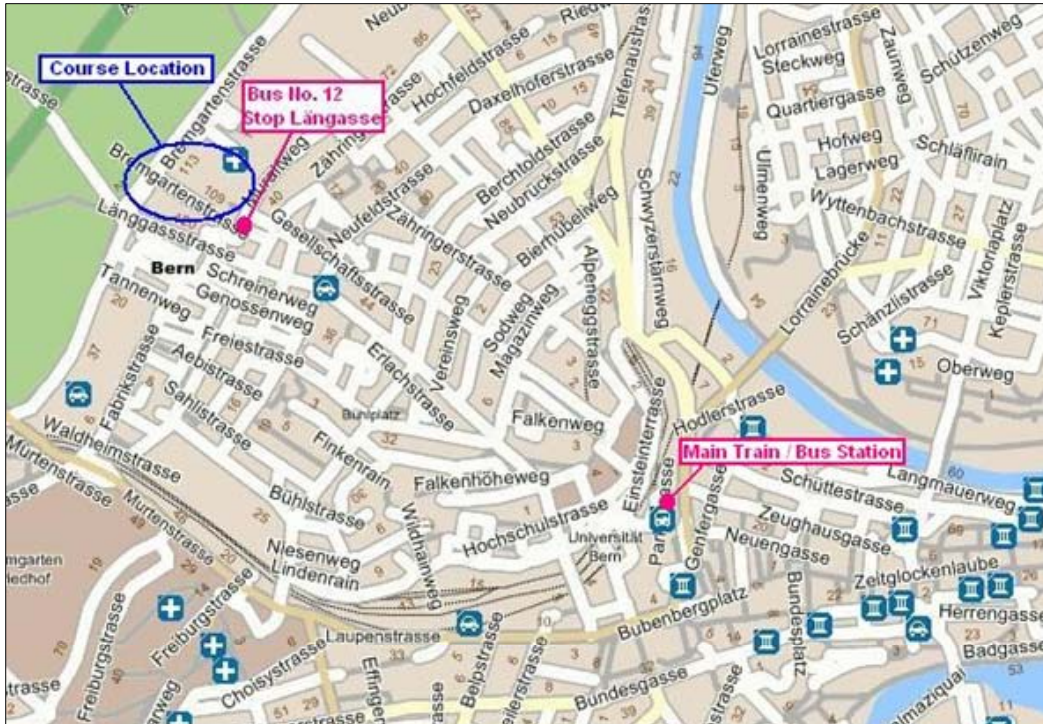

Location / Airport

For general information about the City of Berne please visit [Official Website of Berne](http://www.bern.ch)

Berne Public Transport Information: <http://www.berninfo.com/en/access.cfm>

(incl. Breakfast, service, tax)

Single room:

CHF 129,00 ~ € 86,00

Double room (single use): CHF 149,00 ~ € 99,00

Distance to course location: 2 km – [Google Map](#)

The hotel is situated downtown, near the train station and shopping area. Stay in the centre of the town - in the heart of a busy, bustling capital. Benefit from the fine facilities for banquets, meetings and events of every kind as well as from 2 restaurants and a Hotel bar. Internet-Terminal and fitness room for free use. Close to local attractions. Room Amenities: Cable/satellite TV, telephone, mini bar, hair dryer, ironing board, in-room safe, alarm clock, non-smoking rooms. Prices include breakfast buffet and taxes.